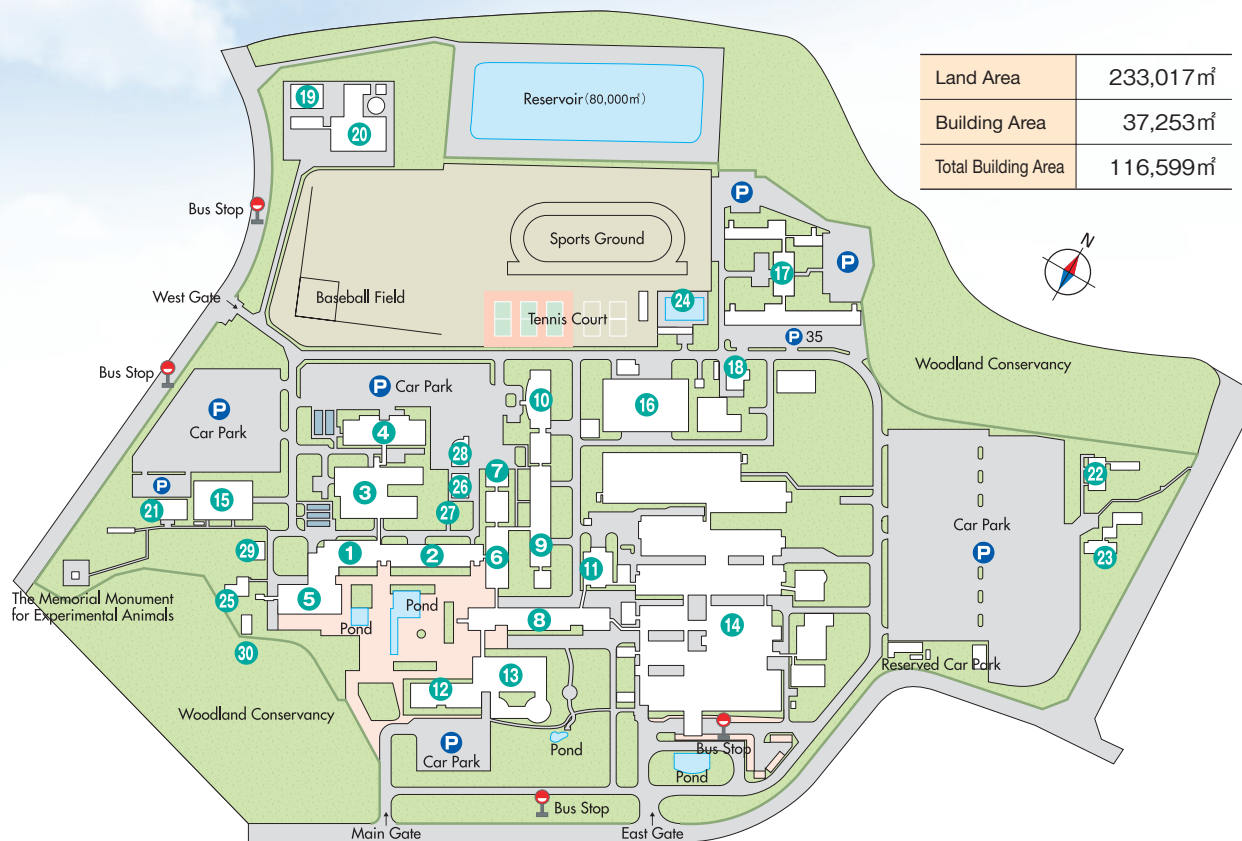

MAP OF FACILITIES

Land Area	233,017 m ²
Building Area	37,253 m ²
Total Building Area	116,599 m ²

Number	Name of Building	Number	Name of Building
1	General Education and Research Building	16	Energy Center
2	Basic Medicine Education and Research Building	17	Nurses' Housing
3	Basic Medicine Laboratories and Lecture Halls	18	Incinerator Facilities
4	School of Nursing Building	19	Waste Treatment Facilities
5	Student Center	20	Waste Water Treatment Facilities
6	Central Research Laboratory	21	Martial Arts Gymnasium
7	Molecular Neuroscience Research Center	22	Guest House
8	Clinical Medicine Education and Research Building	23	International House
9	Central RI Research Laboratory	24	Swimming Pool
10	Research Center for Animal Life Science	25	Music Hall
11	Clinical Lecture Halls	26	NMR Center
12	Administration Building	27	Storehouse
13	University Library	28	Biomedical Innovation Center
14	University Hospital	29	Nursery Center
15	Gymnasium	30	Creative Motivation Center